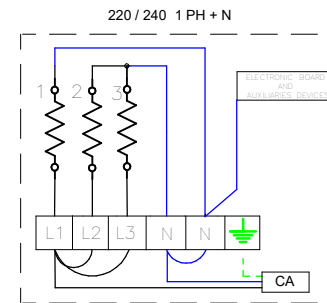

### 380 V 3F+N 230V 3F

Food Equipment Group

CN12

TC1

RED  
GREEN

VIEW MOTOR CONNECTION

WH	BL	BK
32	35	32
RE	BR	BK
36	37	24

VIEW FROM CABLE

TM= Motor thermal protection

LEGENDA

TM	MOTOR SECURITY	V1	HUMIDIFIER VALVE
TS	LIMIT THERMOSTAT	MP	DOOR SWITCH
F1	8 A PCB FUSE	C1	GENERAL CONTACTOR
F2	3,15 A MOTOR FUSE	C2	2/3 POWER CONTACTOR
F3	3,15 A OUTPUT FUSE	MV	VENT SWITCH
CF	COOLING FAN	TC1	CAVITY PROBE
L1	CAVITY LIGHT		