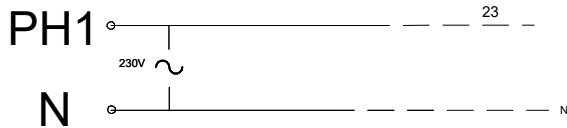

LEGENDA

TM	MOTOR SECURITY	V1	HUMIDIFIER VALVE
TS	LIMIT THERMOSTAT	MP	DOOR SWITCH
F1	8 A PCB FUSE	C1	GENERAL CONTACTOR
F2	3,15 A MOTOR FUSE	C2	2/3 POWER CONTACTOR
F3	3,15 A OUTPUT FUSE	MV	VENT SWITCH
CF	COOLING FAN	TC1	CAVITY PROBE
L1	CAVITY LIGHT