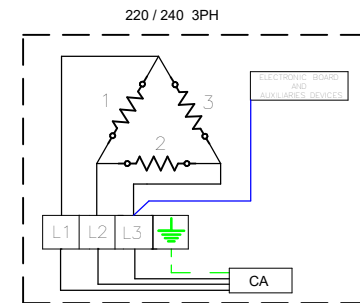

### 380 V 3F+N 230V 3F

Food Equipment Group

CN12

TC1

RED  
GREEN

VIEW MOTOR CONNECTION

WH	BL	BK
32	35	32
RE	BR	BK
36	37	24

VIEW FROM CABLE

TM= Motor thermal protection

LEGENDA

TM	MOTOR SECURITY	V1	HUMIDIFIER VALVE
TS	LIMIT THERMOSTAT	MP	DOOR SWITCH
F1	8 A PCB FUSE	C1	GENERAL CONTACTOR
F2	3,15 A MOTOR FUSE	C2	2/3 POWER CONTACTOR
F3	3,15 A OUTPUT FUSE	MV	VENT SWITCH
CF	COOLING FAN	TC1	CAVITY PROBE
L1	CAVITY LIGHT		