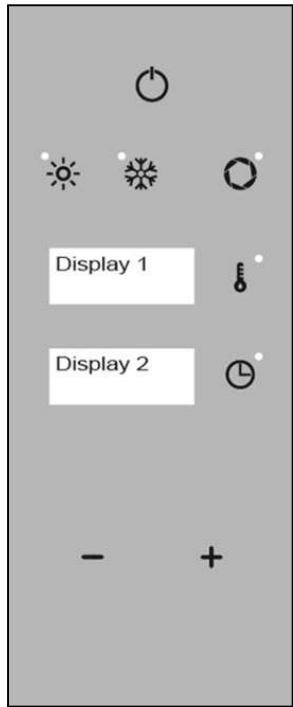

### 380 V 3F+N 230V 3F

Food Equipment Group

CN12

TC1

RED  
GREEN

VIEW MOTOR CONNECTION

WH	BL	BK
32	35	32
RE	BR	BK
36	37	24

VIEW FROM CABLE