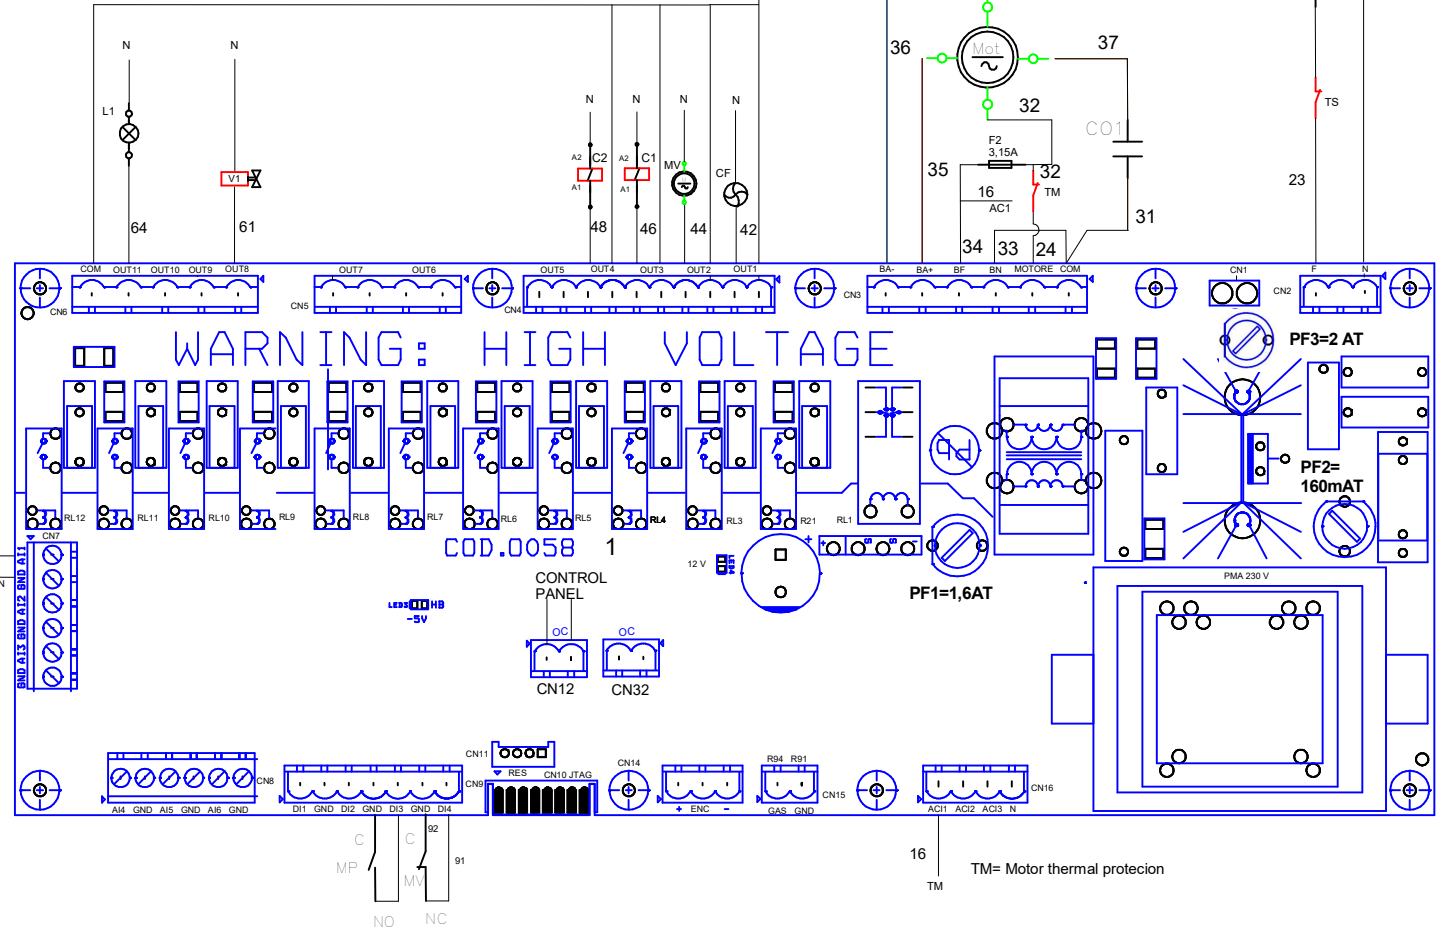

### 380 V 3F+N 230V 3F

Food Equipment Group

CN12

TC1

RED  
GREEN

VIEW MOTOR CONNECTION

WH	BL	BK
32	35	32
RE	BR	BK
36	37	24

VIEW FROM CABLE

TM= Motor thermal protection

LEGENDA

TM	MOTOR SECURITY	V1	HUMIDIFIER VALVE
TS	LIMIT THERMOSTAT	MP	DOOR SWITCH
F1	8 A PCB FUSE	C1	GENERAL CONTACTOR
F2	3,15 A MOTOR FUSE	C2	2/3 POWER CONTACTOR
F3	3,15 A OUTPUT FUSE	MV	VENT SWITCH
CF	COOLING FAN	TC1	CAVITY PROBE
L1	CAVITY LIGHT		