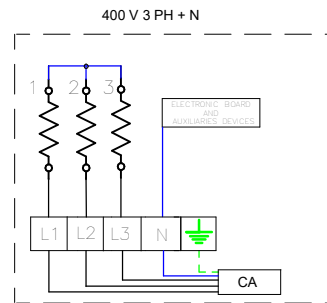

### 380 V 3F+N 230V 3F

Food Equipment Group

CN12

TC1

RED  
GREEN

VIEW MOTOR CONNECTION

WH	BL	BK
32	35	32
RE	BR	BK
36	37	24

VIEW FROM CABLE

TM= Motor thermal protection

LEGENDA

TM	MOTOR SECURITY	V1	HUMIDIFIER VALVE
TS	LIMIT THERMOSTAT	MP	DOOR SWITCH
F1	8 A PCB FUSE	C1	GENERAL CONTACTOR
F2	3,15 A MOTOR FUSE	C2	2/3 POWER CONTACTOR
F3	3,15 A OUTPUT FUSE	MV	VENT SWITCH
CF	COOLING FAN	TC1	CAVITY PROBE
L1	CAVITY LIGHT		